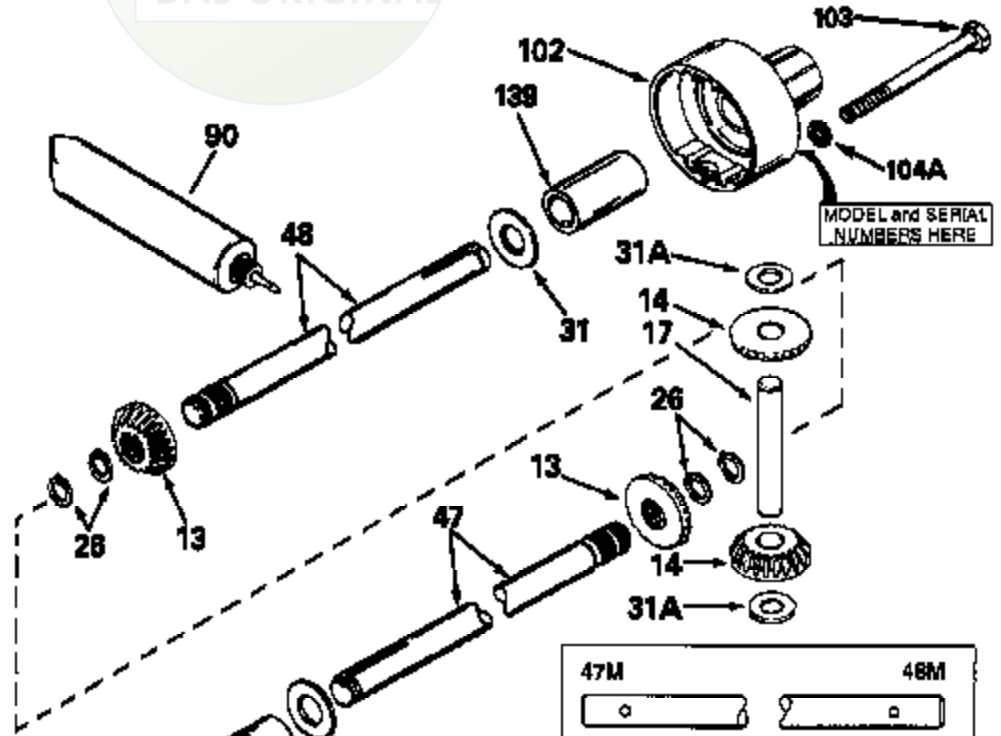

47	48
47A	48A
47B	48B
47C	48C
47D	48D
47E	48E
47H	48H
47L	48L

MODEL and SERIAL NUMBERS HERE

MODEL and SERIAL NUMBERS HERE

47M	48M
47P	48P
47R	48R
47V	48V
47W	48W
47X	48X

Ref #	Part Number	Qty	Description
13	778166		Gear, Bevel (16 teeth) (Steel)
14	778131		Gear, Pinion (16 teeth) (Steel)
17	786040		Pin, Drive
26	792125		Ring, Retaining (4 required) (Pkg. of 2)
31A	780096		Washer, Thrust
31	780001		Washer (3/4" ID x 1-1/2" OD x 1/16" t hick)
47X	774729		Axle (8-1/8" long)
48X	774730		Axle (9-5/8" long)
82	786043		Sprocket. No Teeth 54. O.D. 8.823
82	786051		Sprocket. No Teeth 60. O.D. 9.841
82	786070		Sprocket. No Teeth 48. O.D. 7.920
82	786041A		Sprocket. No Teeth 45. O.D. 7.389
82	786042		Sprocket. No Teeth 40. O.D. 6.650
90	788067B	100-191A Peerless	Grease (32 oz. bottle Bentonite greas e)
101	774344		Differential Carrier Hsg (Incl. 137)
102	774345		Differential Carrier Hsg (Incl. 139)
103	792041		Screw, 5/16-18 x 3-3/4"
104A	792061		Washer, Flat, 5/16"
104	792042		Nut, Lock, 5/16-18 (Use as required)
124	788055A		Gasket
137	780077		Bushing (3/4" ID x 1-1/16" OD x 2-1/1 6" long)
139	780077		Bushing (3/4 ID x 1-1/16" OD x 2-1/16 " long)